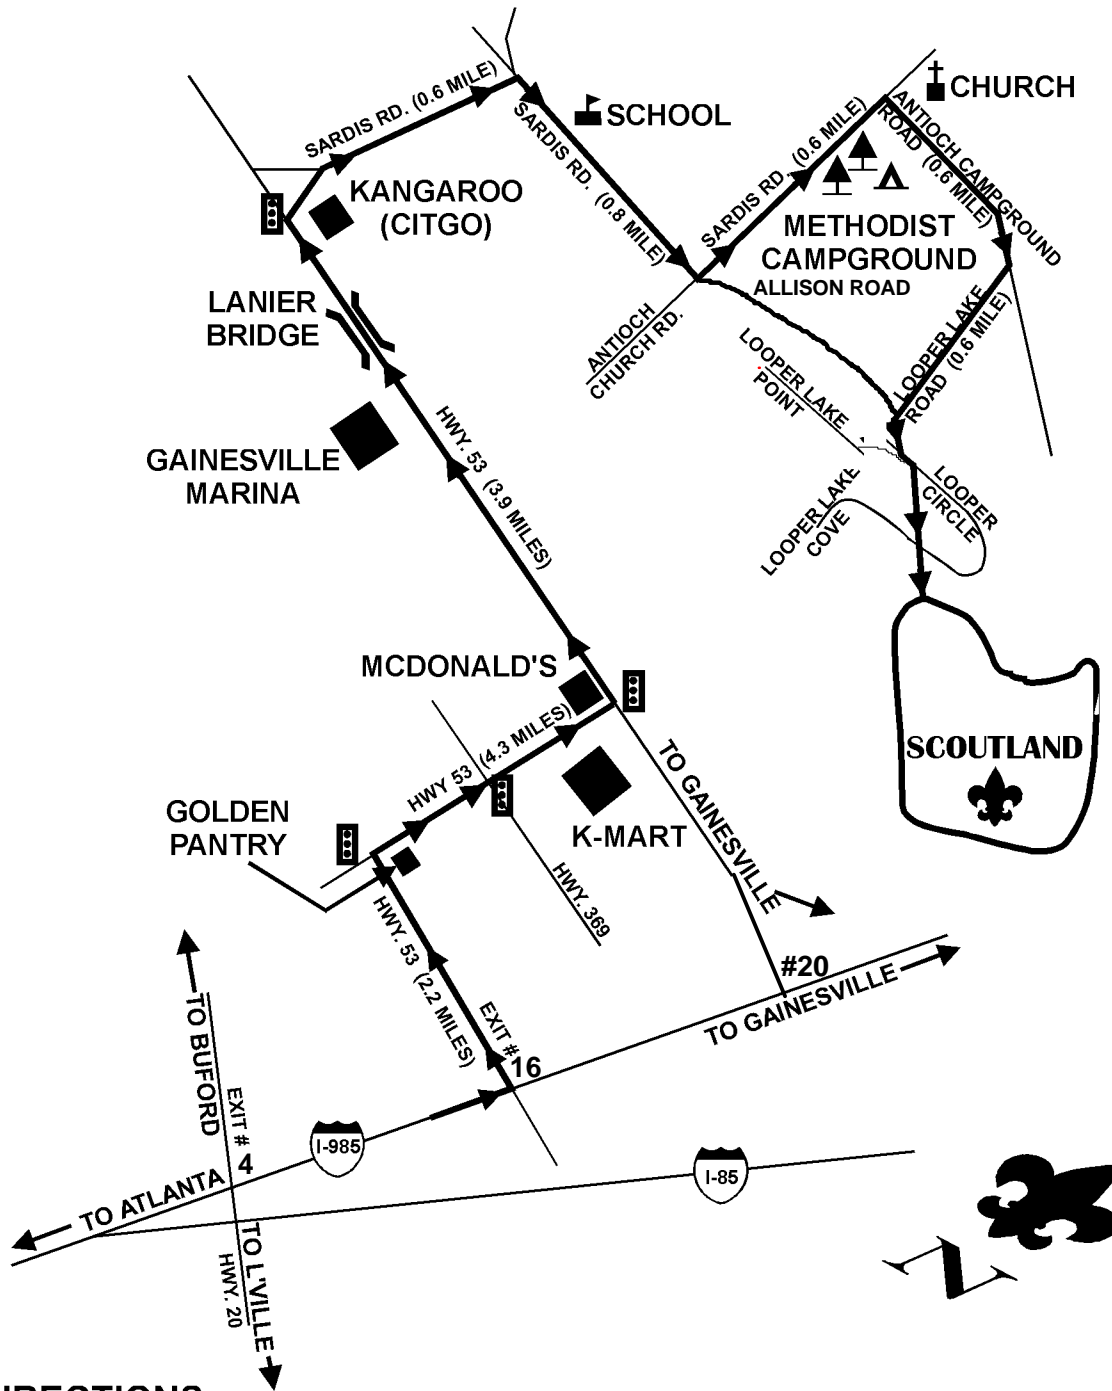

MAP TO SCOUTLAND (NOT TO SCALE)

DIRECTIONS (Signs to SCOUTLAND begin after reaching Sardis Rd.)

1. From I-985, Exit #16 West onto Highway 53 and travel 2.2 miles to the Golden Pantry.
2. Turn right, following Highway 53 for 4.3 miles to the K-mart.
3. Turn left onto Dawsonville Highway (still Hwy. 53) and travel 3.9 miles to the Citgo Kangaroo store.
4. Turn right on Sardis Road staying right on Sardis Road until reaching Allison Road.
5. Go straight on Allison until reaching Looper Lake Road.
6. Turn right on Looper Lake Rd. continuing on until reaching SCOUTLAND.

RMK 03/06/00 ANH 03/10/00